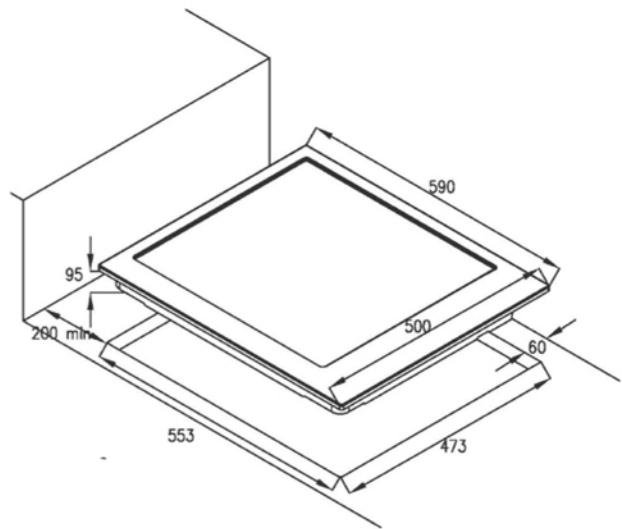

Everything For Gas

Gas Cooktop 600mm — GC604MSFC

Product Code - CG1005

Product Specifications *

Finish	Stainless steel
Dimensions	590 x 500 mm
Power Source	Natural Gas / LPG
Trivets	Cast iron trivets
Burners	Triple ring wok burner (3.6kW) 2 x semi rapid burner (1.75kW) Auxiliary burner (1.0kW)
Controls	Side controls
Features	Flame failure devices Italian SABAF burners Wok trivet Automatic under knob ignition All trivets, burner caps and knobs are removable and dishwasher safe
Warranty	3 years

*Specifications and product size may change without notice. Shinda International is not responsible for any errors or omissions.

All dimensions and images are for illustrative purposes and cut-outs should be based on physical product measurements.