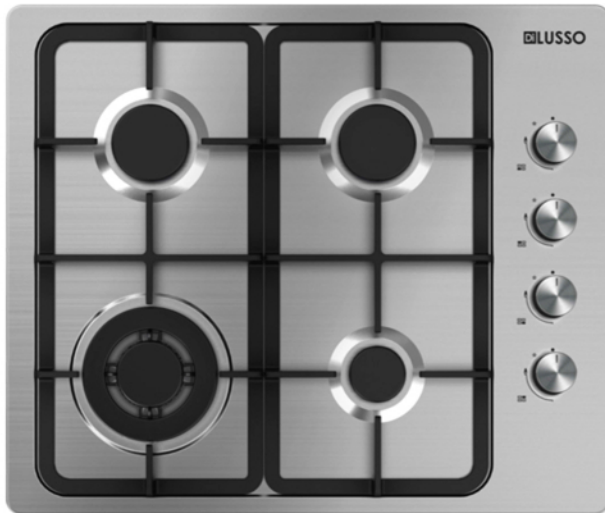

Everything For Gas

Gas Cooktop 600mm — GC604MSFC

Product Code - CG1005

Product Specifications *

Finish	Stainless steel
Dimensions	590 x 500 mm
Power Source	Natural Gas / LPG
Trivets	Cast iron trivets
Burners	Triple ring wok burner (3.6kW) 2 x semi rapid burner (1.75kW) Auxiliary burner (1.0kW)
Controls	Side controls
Features	Flame failure devices Italian SABAF burners Wok trivet Automatic under knob ignition All trivets, burner caps and knobs are removable and dishwasher safe
Warranty	3 years